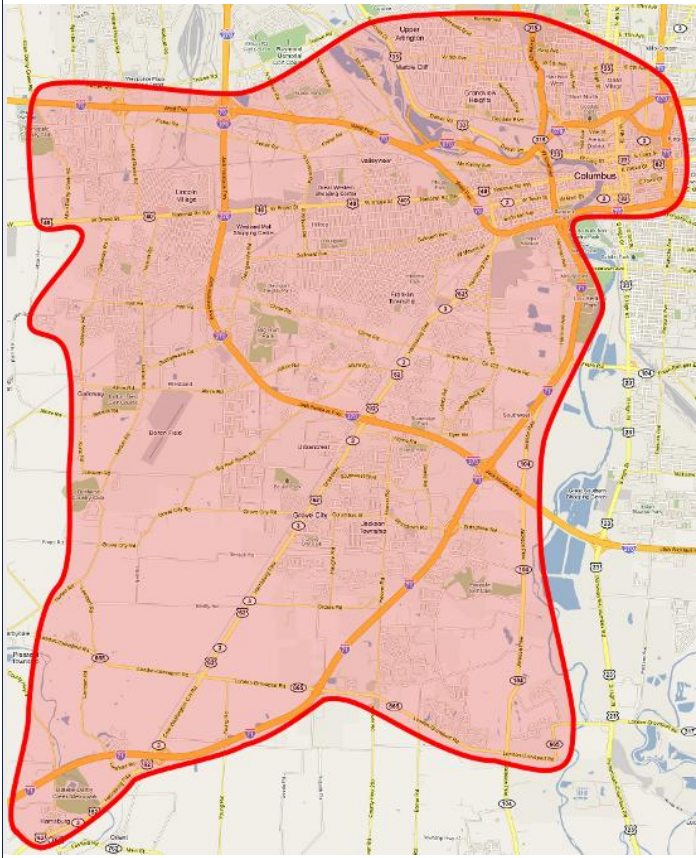

*The Latest Pet
Parents Newsletter
is Here!*

facebook

Name:
Bart & Gabriel Pet
Sitting LLC

Status:
Below are listed the
limited availability
dates...

Fans:
211

Copyright © 2015 Bart & Gabriel All rights reserved.

Our mailing address is:

Address:
Bart & Gabriel Pet Sitting LLC,
P.O. Box 1477,
Grove City, OH 43123

Phone:
614-371-3942

E-mail:
natasha@bartandgabriel.com